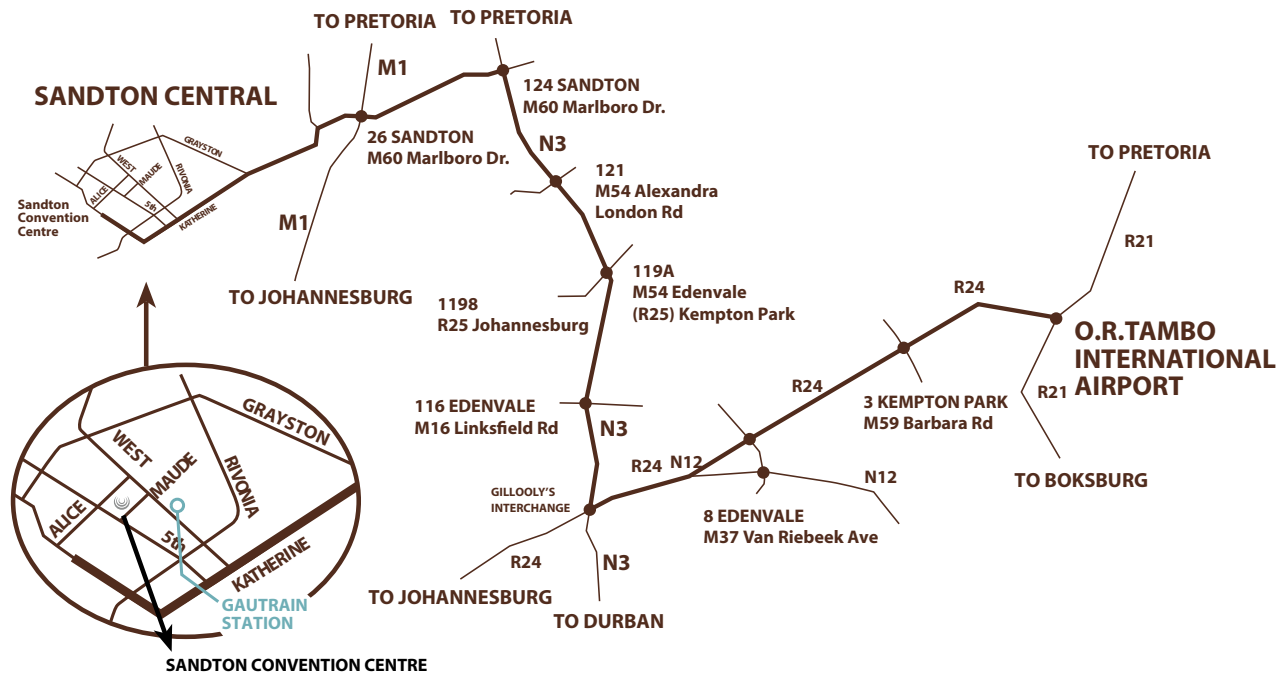

LOCATION OF THE SEPARATE CLASS MEETING AND ANNUAL GENERAL MEETING

THE SANDTON CONVENTION CENTRE

161 Maude Street
Sandton
Johannesburg

GPS CO-ORDINATES

26.1061° S
28.0532° E

DIRECTIONS TO THE SANDTON CONVENTION CENTRE

From O.R. Tambo International Airport

- Take R24 and N3 Eastern Bypass/N3 to Marlboro Drive/M60 in Sandton.
- Take exit 124 from N3 Eastern Bypass/N3
- Continue on Marlboro Drive/M60.
- Turn right onto South Road/M74
- Turn left onto Rivonia Road/M9
- Turn right onto Fredman Drive
- Turn left onto West Street
- Turn right onto Alice Lane

From Johannesburg South

- Take M1 North
- Follow M1 to Grayston Drive/M40
- Take exit M40 for Grayston Drive
- Turn left onto Grayston Drive
- Turn left onto Rivonia Road/M9
- Turn right onto Fredman Drive
- Turn left onto West Street
- Turn right onto Alice Lane

From Pretoria

- Take N1 South
- Continue towards Johannesburg on M1
- Take exit M40 for Grayston Drive
- Turn right onto Grayston Drive
- Turn right onto Grayston Drive
- Turn left onto Rivonia Road/M9
- Turn right onto Fredman Drive
- Turn left onto West Street
- Turn right onto Alice Lane

Parking is available at Sandton City